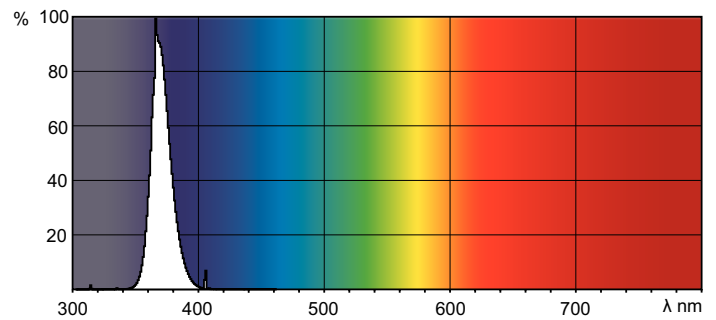

Dimensional drawing

TL 8W/108

| Product | D (max) | A (max) | B (max) | B (min) | C (max) |
|-----------------------|---------|----------|----------|----------|----------|
| TL 8W BLB 1FM/10X25CC | 16 mm | 288.3 mm | 295.4 mm | 293.0 mm | 302.5 mm |

Photometric data

Lightcolor /108

Lightcolor /108