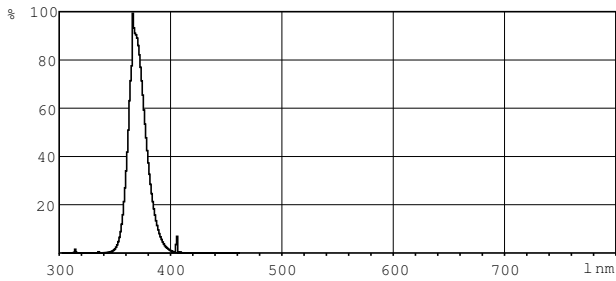

Photometric data

Lightcolor /108