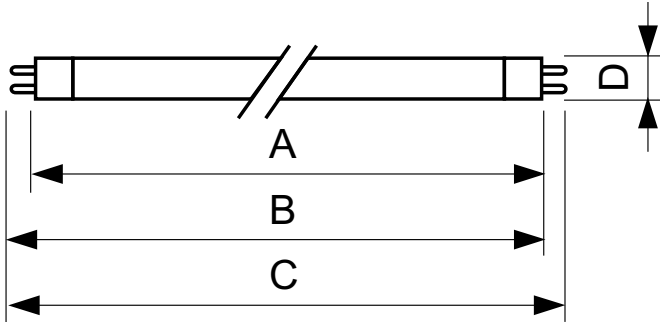

| Product Data | |
|---------------------------------|-----------------------|
| Full product code | 871150095104527 |
| Order product name | TL 8W BLB 1FM/10X25CC |
| EAN/UPC - Product | 8711500951045 |
| Order code | 928001010803 |
| Numerator - Quantity Per Pack | 1 |
| Numerator - Packs per outer box | 250 |
| Material Nr. (12NC) | 928001010803 |
| Net Weight (Piece) | 25.300 g |

Dimensional drawing

TL 8W/108

| Product | D (max) | A (max) | B (max) | B (min) | C (max) |
|-----------------------|---------|----------|----------|----------|----------|
| TL 8W BLB 1FM/10X25CC | 16 mm | 288.3 mm | 295.4 mm | 293.0 mm | 302.5 mm |