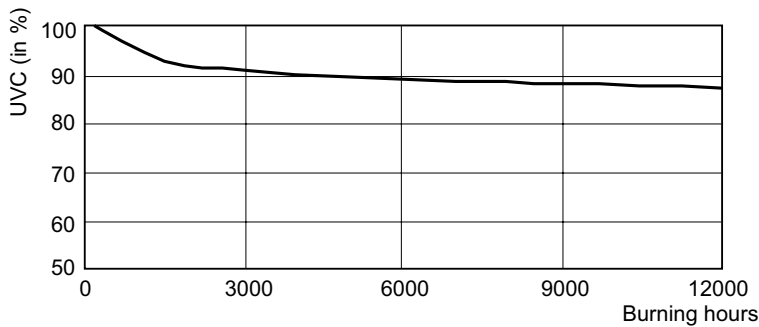

TUV Amalgam XPT systems