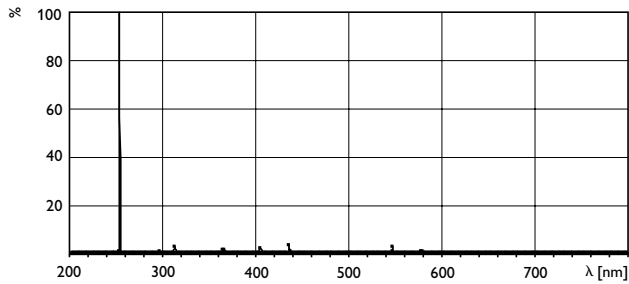

Dimensional drawing

| Product | D | O | C (max) |
|-------------------|-------|---------|---------|
| TUV 230W XPT 20PK | 25 mm | 1400 mm | 1514 mm |

TUV 230W WE XPT SE

Photometric data

TUV Amalgam XPT systems