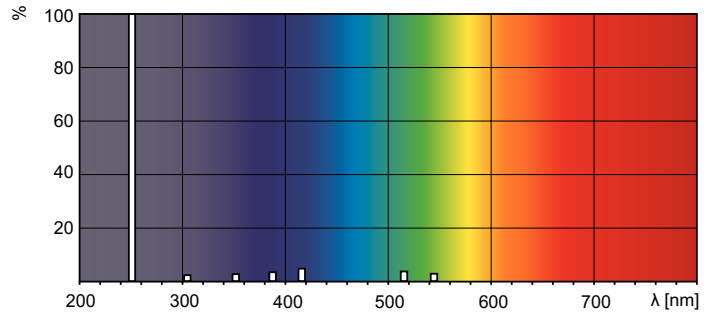

Dimensional drawing

| Product | D | O | C (max) |
|-------------------|-------|---------|---------|
| TUV 230W XPT 20PK | 25 mm | 1400 mm | 1514 mm |

TUV 230W WE XPT SE

Photometric data

TUV Amalgam XPT systems