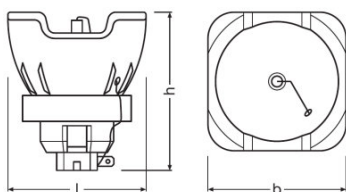

Product datasheet

Technical data

Electrical data

Nominal wattage	440.00 W
Nominal current	4.4 A

Photometrical data

Nominal luminous flux	22800 lm
Color temperature	7000 K
Color rendering index Ra	80

Dimensions & weight

Diameter	11.8 mm
Length	71.0 mm
Arc length	1.3 mm

Lifespan

Lifespan	1500 h
----------	--------

Capabilities

Burning position	Any
------------------	-----

Product datasheet

Safety advice

Because of their high luminance, UV radiation and high internal pressure during operation, SIRIUS HRI lamps may only be operated in enclosed lamp casings specially constructed for the purpose. Appropriate filters must ensure that UV radiation is reduced to an acceptable level. Mercury is released if the lamp breaks. Special safety precautions must be taken. Information on safety and handling is available on request or can be found in the leaflet included with the lamp or in the operating instructions.

Logistical Data

Product code	Product description	Packaging unit (Pieces/Unit)	Dimensions (length x width x height)	Volume	Gross weight
4052899276543	SIRIUS HRI 440 W S	Unpacked 1	- x - x -		
4052899276550	SIRIUS HRI 440 W S	Shipping carton box 60	414 mm x 329 mm x 348 mm	47.40 dm ³	7504.00 g
4052899329140	SIRIUS HRI 440 W S	Folding carton box 1	- x - x -		
4052899329157	SIRIUS HRI 440 W S	Shipping carton box 2	186 mm x 96 mm x 115 mm	2.05 dm ³	351.00 g
4052899329164	SIRIUS HRI 440 W S	Shipping carton box 20	- x - x -		