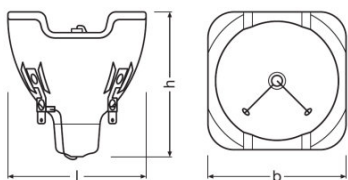

Product datasheet

Technical data

Electrical data

Nominal wattage	330.00 W
Nominal current	5 A

Photometrical data

Nominal luminous flux	12000 lm
Color temperature	7400 K
Color rendering index Ra	71

Dimensions & weight

Diameter	58.0 mm
Length	66.0 mm
Arc length	1.0 mm

Lifespan

Lifespan	1500 h
----------	--------

Capabilities

Burning position	Any
------------------	-----

Product datasheet

Safety advice

Because of their high luminance, UV radiation and high internal pressure during operation, SIRIUS HRI lamps may only be operated in enclosed lamp casings specially constructed for the purpose. Appropriate filters must ensure that UV radiation is reduced to an acceptable level. Mercury is released if the lamp breaks. Special safety precautions must be taken. Information on safety and handling is available on request or can be found in the leaflet included with the lamp or in the operating instructions.

Logistical Data

Product code	Product description	Packaging unit (Pieces/Unit)	Dimensions (length x width x height)	Volume	Gross weight
4008321810373	SIRIUS HRI 330 W	Folding carton box 1	103 mm x 87 mm x 87 mm	0.78 dm ³	119.50 g
4008321810380	SIRIUS HRI 330 W	Shipping carton box 2	186 mm x 118 mm x 95 mm	2.09 dm ³	330.00 g
4008321810397	SIRIUS HRI 330 W	Shipping carton box 20	188 mm x 118 mm x 95 mm	2.11 dm ³	327.00 g
4052899195431	SIRIUS HRI 330 W	Folding carton box 1	87 mm x 87 mm x 103 mm	0.78 dm ³	127.00 g
4052899195448	SIRIUS HRI 330 W	Shipping carton box 2	186 mm x 96 mm x 115 mm	2.05 dm ³	390.00 g
4052899195455	SIRIUS HRI 330 W	Shipping carton box 20	- x - x -		