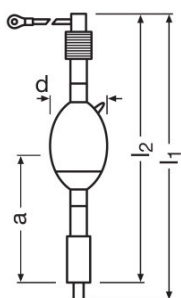

#### Dimensions & weight

Diameter	85.0 mm
Length	354.0 mm
Length with base excl. base pins/connection	330.00 mm
Light center length (LCL)	157.75 mm <sup>1)</sup>
Electrode gap cold	7.0 mm

<sup>1)</sup> Distance from end of base to tip of anode or cathode (cold)