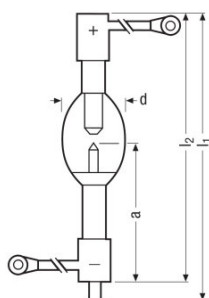

HBO 2001 W/CIEL

HBO-IC | Microlithography lamps for Canon i-line systems

Product datasheet

Technical data

Electrical data

Nominal current	85.1 A
Nominal voltage	23.5 V
Type of current	DC
Rated wattage	2000.00 W
Nominal wattage	2000.00 W

Dimensions & weight

Diameter	62.0 mm
Length	327.0 mm
Length with base excl. base pins/connection	307.00 mm
Light center length (LCL)	148.75 mm ¹⁾
Electrode gap cold	4.5 mm

¹⁾ Distance from end of base to tip of anode or cathode (cold)

Additional product data

Base anode (standard designation)	SF33.5/50 ¹⁾
Base cathode (standard designation)	SFa33.5-10/50 ²⁾

¹⁾ With cable connection (M 8)

²⁾ With cable connection (M6)

Capabilities

Dimmable	No
Cooling	Forced ¹⁾
Burning position	Other ²⁾

Logistical Data

Product code	Product description	Packaging unit (Pieces/Unit)	Dimensions (length x width x height)	Volume	Gross weight
4050300972121	HBO 2001 W/CIEL	Folding carton box 1	605 mm x 230 mm x 320 mm	44.53 dm ³	3128.00 g
4050300732558	HBO 2001 W/CIEL	Folding carton box 4	765 mm x 760 mm x 570 mm	331.40 dm ³	11524.00 g
4050300627670	HBO 2001 W/CIEL	Shipping carton box 4	800 mm x 960 mm x 610 mm	468.48 dm ³	24899.00 g