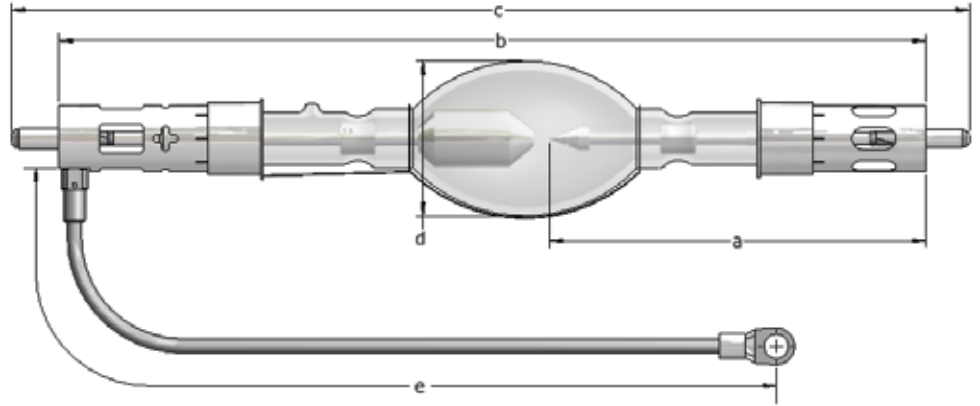

XDC-6000TA

Digital Cinema Xenon Lamp

APPLICATIONS

Barco Kinoton/Cinemeccanica digital cinema projectors

TECHNICAL SPECIFICATIONS

Rated Power	W	6000
Rated Current	A	170
Operating Current Range	A	140-175
Rated Voltage	V	35 (+/-3)
Distance a	mm	170
Length b	mm	391
Length c (max)	mm	433
Cold arc gap	mm	7.0
Bulb Diameter d	mm	70
Anode (+) Base Diameter	mm	30
Anode Pin Diameter	mm	9.4
Cathode (-) Base Diameter	mm	30
Cathode Pin Diameter	mm	7.9
Cable Length e	mm	400
Horizontal Operating Position	deg	±15
Min. Cooling Air Flow Velocity	m/sec	7
Base Surface Temperature (max)	deg C	230

WARRANTY: 600 hours (100%)