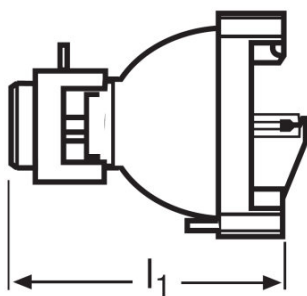

#### Photometrical data

Radiated power 315...400 nm (UVA)	3.8 / 5.0 W <sup>1)</sup>
-----------------------------------	---------------------------

<sup>1)</sup> Aperture 3 mm round / Aperture 5 mm round

#### Light technical data

Focal length	45.0 mm
--------------	---------

#### Dimensions & weight

Diameter	68.0 mm
Length with base excl. base pins/connection	77.00 mm